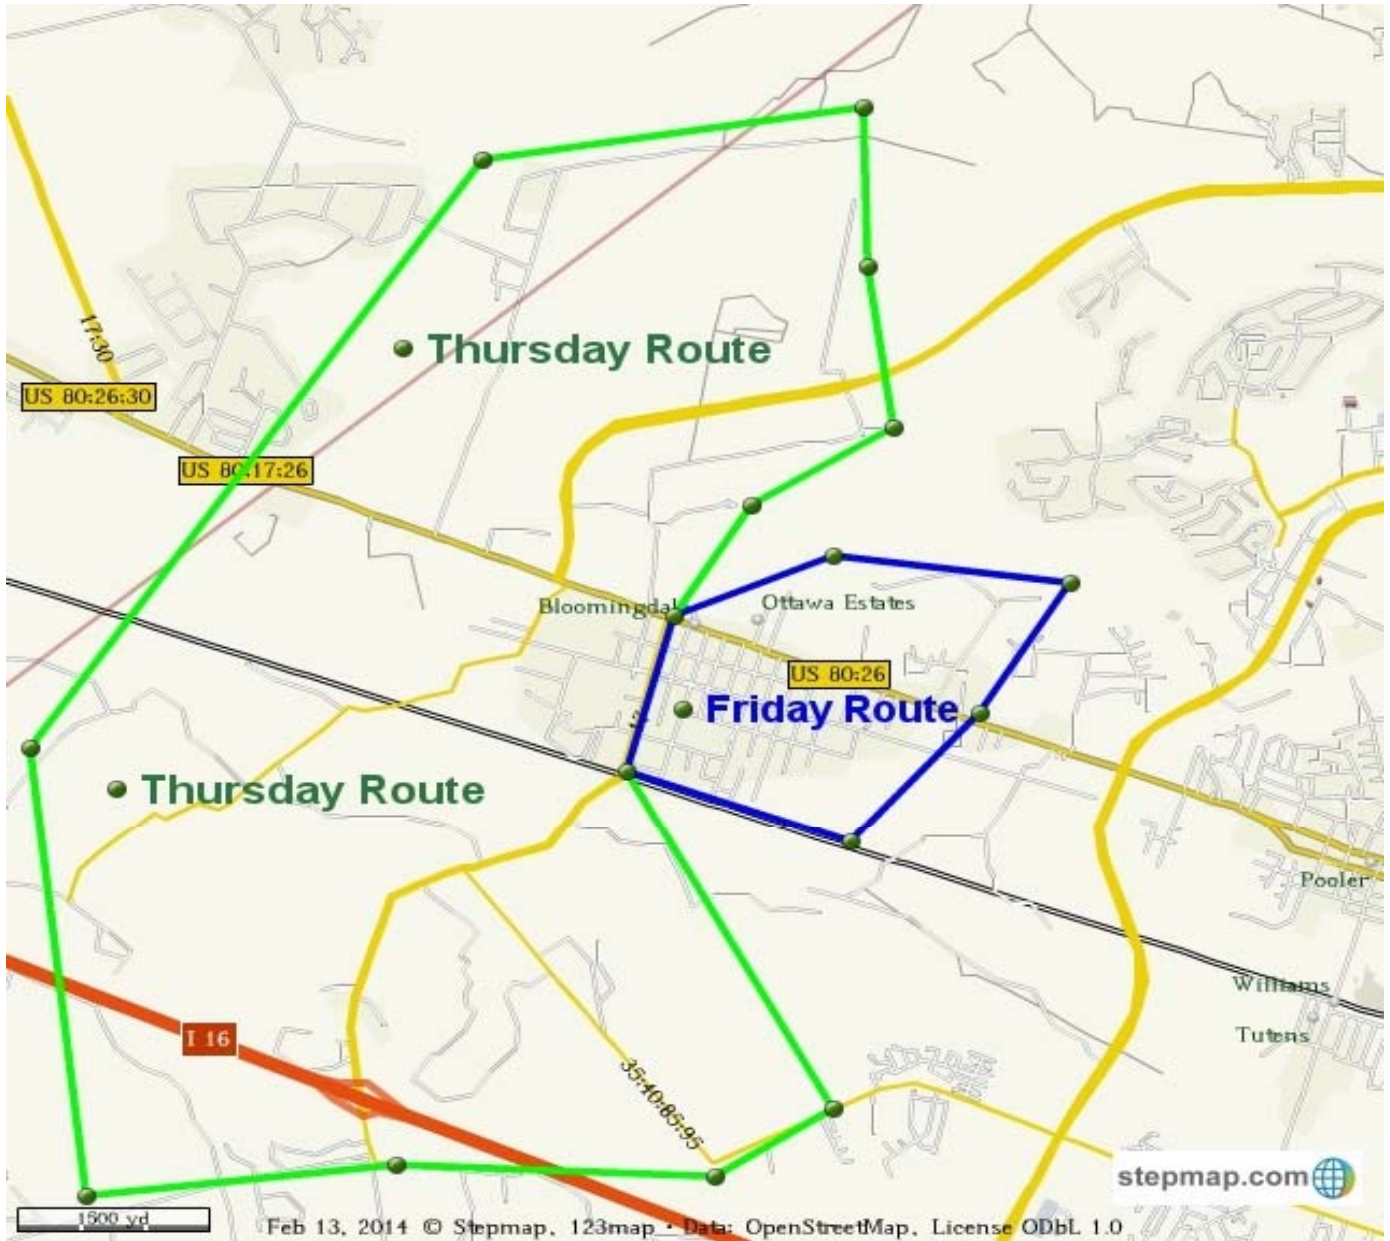

WASTE PRO (GARBAGE) PICK UP SCHEDULE

GARBAGE PICK UP

THURSDAY(GREEN)	FRIDAY(BLUE)
ADAMS RD	ASH ST
B-DALE RD	BOULEVARD ST
CHEYENNE RD	BRAGG DR
ELM ST	BROUGHTON ST
GODLEY RD	CHERRY ST
HICKORY ST	CHESTNUT ST
HOWARD DR	CHURCH ST
JACKSON RD	CONAWAY RD
JOHN CARTER RD	CYPRESS ST
LITTLE NECK RD	DOUGLAS CT
MORGAN RD	DRESCHER RD
OLD PINE BARREN RD	E CREGOR ST
OSTEEN RD	E GARVIN ST
PERRY RD	E HWY 80
PINE BARREN RD	E MAIN ST
PRESCOTT RD	E MOORE ST
STAGECOACH RD	HIRAM RD
TIPTON RD	LYNN ST
TOWLES RD	MAPLE ST
W CREGOR ST	MESA AVE
W GARVIN ST	MICHAEL AVE
W GARVIN ST EXT	MICHAEL CT
W HAVEN ST	MICHAEL ST
W HWY 80	MILLER ST
W MAIN ST	OAK ST
W MOORE ST	PATRICK AVE
WADE(OUT) RD	PINE ST
WALLACE CIR	POPLAR ST
WALLACE DR	RAY ST
WALNUT ST	TUTEN AVE
WHITE DR	